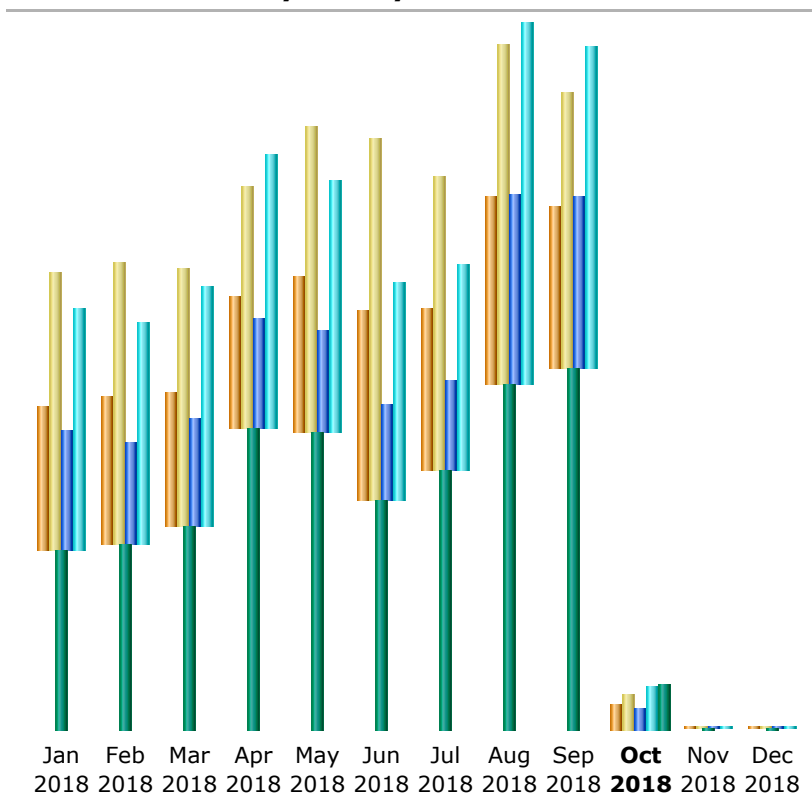

**Referrers:**

- Origin
  - Referring search engines
  - Referring sites
- Search
  - Search Keyphrases
  - Search Keywords

**Others:**

- Miscellaneous
- HTTP Status codes
  - Error Hits (404)

**Summary**

<b>Reported period</b>	Month Sep 2018			
<b>First visit</b>	01 Sep 2018 - 00:00			
<b>Last visit</b>	30 Sep 2018 - 23:59			
	Unique visitors	Number of visits	Pages	Hits
Viewed traffic *	<b>20,750</b>	<b>35,306</b> (1.7 visits/visitor)	<b>436,043</b> (12.35 Pages/Visit)	<b>820,654</b> (23.24 Hits/Visit)
Not viewed traffic *			<b>265,471</b>	<b>402,511</b>

\* Not viewed traffic includes traffic generated by robots, worms, or replies with special HTTP status codes.

**Monthly history**

Month	Unique visitors	Number of visits	Pages	Hits	Bandwidth
Jan 2018	18,517	35,755	305,186	615,040	12.15 GB
Feb 2018	19,042	36,273	260,945	566,078	12.59 GB
Mar 2018	17,116	33,025	275,740	609,883	13.85 GB
Apr 2018	16,834	31,045	281,266	697,011	20.51 GB
May 2018	19,863	39,288	260,150	642,191	20.21 GB
Jun 2018	24,235	46,361	244,297	556,556	15.51 GB
Jul 2018	20,643	37,797	227,485	523,862	17.58 GB
Aug 2018	20,643	37,797	227,485	523,862	17.58 GB
Sep 2018	20,750	35,306	436,043	820,654	15.51 GB
Oct 2018	20,750	35,306	436,043	820,654	15.51 GB
Nov 2018					
Dec 2018					