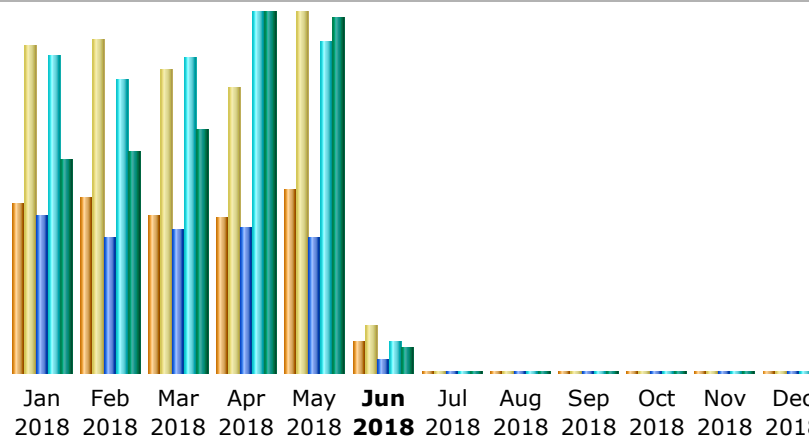

- Referrers:**
- Origin
- Referring search engines
- Referring sites
- Search
- Search Keyphrases
- Search Keywords

Others:

Reported period: May 2018 OK

Summary

Reported period	Month May 2018				
First visit	01 May 2018 - 00:00				
Last visit	31 May 2018 - 23:59				
	Unique visitors	Number of visits	Pages	Hits	Bandwidth
Viewed traffic *	19,863	39,288 (1.97 visits/visitor)	260,150 (6.62 Pages/Visit)	642,191 (16.34 Hits/Visit)	20.21 GB (539.31 KB/Visit)
Not viewed traffic *			481,493	583,864	20.74 GB

* Not viewed traffic includes traffic generated by robots, worms, or replies with special HTTP status codes.

Monthly history

Month	Unique visitors	Number of visits	Pages	Hits	Bandwidth
Jan 2018	18,517	35,755	305,186	615,040	12.15 GB
Feb 2018	19,042	36,273	260,945	566,078	12.59 GB
Mar 2018	17,116	33,025	275,740	609,883	13.85 GB